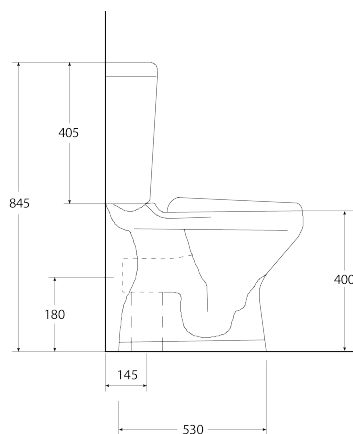

Solus Square