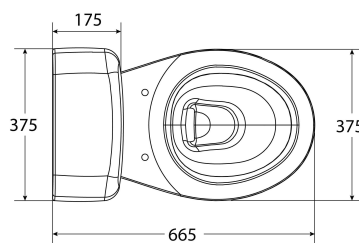

posh

Specification Sheet

Posh Solus Close Coupled Toilet Suite (4 Star)

SPECIFICATIONS

Recommended Use	Domestic, Hotel and Commercial
Material	Vitreous China
Colour	White
Weight	Pan S Trap: 23kg Square Cistern: 12kg Pan P Trap: 20kg Round Cistern: 14kg
Water Inlet	Bottom Inlet (Reversible left or right)
Inlet Valve	Recommended maximum working pressure 500kPa
Bowl Configuration	P Trap or S Trap
Rim Configuration	Box Rim
Seat	Soft Close Quick Release Seat or Standard Close Seat
Cistern Fixing	Cistern bolts directly to the pan
Pan Fixing	Pan screwed to floor using fixing bolts (not supplied) and bedded with sealant. Options: Performa S/S Pan Screws

WARRANTY

Warranty - Domestic Use	10 Years
Spare Parts	12 Months

Please refer to Warranty Page for full Terms and Conditions

S Trap

P Trap

Dimensions are nominal measurements only.

CLEANING RECOMMENDATIONS:

We recommend the use of soapy water or approved cleaners. This product should not be cleaned with abrasive materials. Damage caused by any improper treatment is not covered by the product warranty. Refer to Warranty Conditions.

Published 05/07/2021