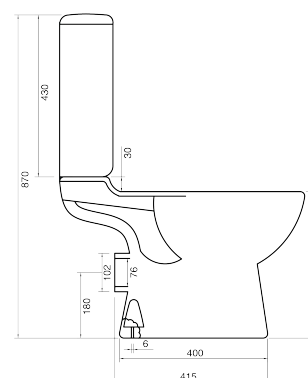

Solus Round

Dimensions are nominal measurements only.

CLEANING RECOMMENDATIONS:

We recommend the use of soapy water or approved cleaners. This product should not be cleaned with abrasive materials. Damage caused by any improper treatment is not covered by the product warranty. Refer to Warranty Conditions.

Published 05/07/2021