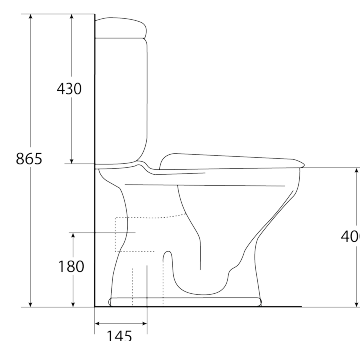

Solus Round