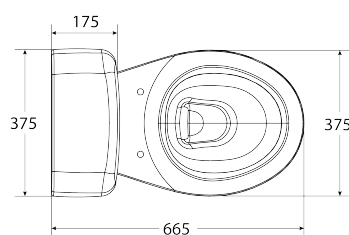

posh

Specification Sheet

Posh Solus Close Coupled Toilet Suite (4 Star)

SPECIFICATIONS

Recommended Use	Domestic, Hotel and Commercial
Material	Vitreous China
Colour	White
Weight	Pan S Trap: 23kg Square Cistern: 12kg Pan P Trap: 20kg Round Cistern: 14kg
Water Inlet	Bottom Inlet (Reversible left or right)
Inlet Valve	Recommended maximum working pressure 500kPa
Bowl Configuration	P Trap or S Trap
Rim Configuration	Box Rim
Seat	Soft Close Quick Release Seat or Standard Close Seat
Cistern Fixing	Cistern bolts directly to the pan
Pan Fixing	Pan screwed to floor using fixing bolts (not supplied) and bedded with sealant. Options: Performa S/S Pan Screws

WARRANTY

Warranty - Domestic Use	10 Years
Spare Parts	12 Months

Please refer to Warranty Page for full Terms and Conditions

S Trap

Dimensions are nominal measurements only.

CLEANING RECOMMENDATIONS:

We recommend the use of soapy water or approved cleaners. This product should not be cleaned with abrasive materials. Damage caused by any improper treatment is not covered by the product warranty. Refer to Warranty Conditions.

Published 05/07/2021