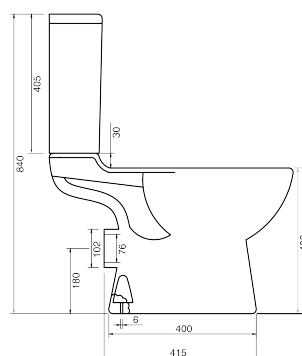

Solus Square