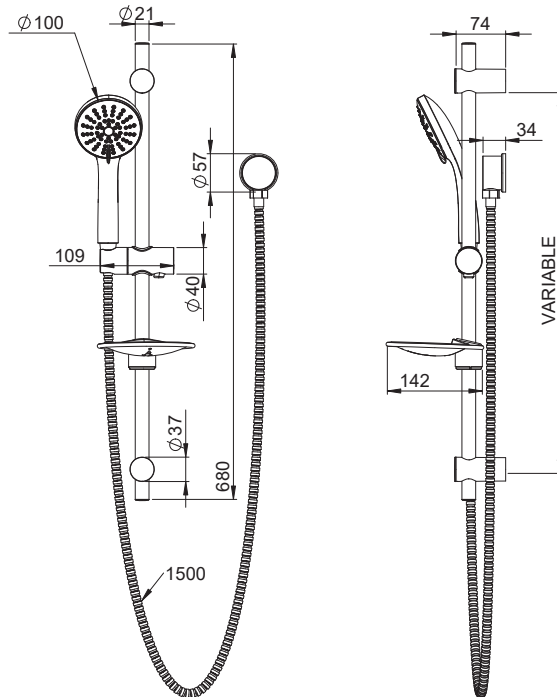

Posh

Posh Solus Mk3 Rail Shower 3 Functions Chrome (4*)

SPECIFICATIONS

Recommended Use	Domestic, Commercial, Hotel
Colour	Chrome
Recommended Pressure Range	150kpa - 500kpa
Max Continuous Working Pressure	500kpa
Max Continuous Working Temperature	0 - 60°C
Suitable for Storage Tank Hot Water	Yes
Suitable for Continuous Flow Hot Water	Yes
Suitable for Gravity Feed Hot Water	No
Standard	AS/NZS 3662

WARRANTY

Warranty - Domestic Use	10 Years
Spare Parts & Labour	1 Year

Please refer to Warranty Page for full Terms and Conditions

Dimensions are nominal measurements only.

Disclaimer: Products in this specification manual must by regulation be installed by licensed and registered trade people. The manufacturer/distributor reserves the right to vary specifications or delete models from their range without prior notification. Dimensions are nominal measurements only. Dimensions and set-outs listed are correct at time of publication however the manufacturer/distributor takes no responsibility for printing errors.