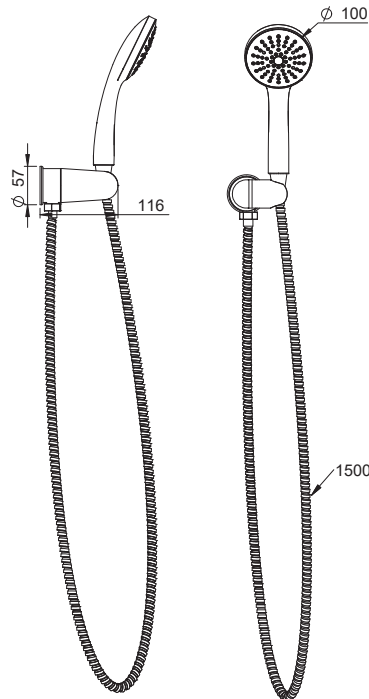

Posh

Posh Solus Mk3 Handshower with Wall Bracket 1 Function Chrome (4*)

SPECIFICATIONS

Recommended Use	Domestic, Commercial, Hotel
Colour	Chrome
Recommended Pressure Range	150kpa - 500kpa
Max Continuous Working Pressure	500kpa
Max Continuous Working Temperature	0 - 60°C
Suitable for Storage Tank Hot Water	Yes
Suitable for Continuous Flow Hot Water	Yes
Suitable for Gravity Feed Hot Water	No
Standard	AS/NZS 3662

WARRANTY

Warranty - Domestic Use	10 Years
Spare Parts & Labour	1 Year

Please refer to Warranty Page for full Terms and Conditions

Dimensions are nominal measurements only.

Disclaimer: Products in this specification manual must by regulation be installed by licensed and registered trade people. The manufacturer/distributor reserves the right to vary specifications or delete models from their range without prior notification. Dimensions are nominal measurements only. Dimensions and set-outs listed are correct at time of publication however the manufacturer/distributor takes no responsibility for printing errors.

Published 16/04/2018

To see the complete Posh range go to
www.reece.com.au/bathrooms