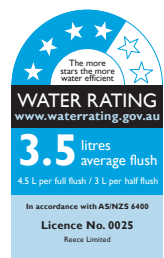

CLEANING RECOMMENDATIONS

We recommend the use of soapy water or approved cleaners. This product should not be cleaned with abrasive materials. Damage caused by any improper treatment is not covered by the product warranty. Refer to Warranty Conditions.

Published 10/12/2020