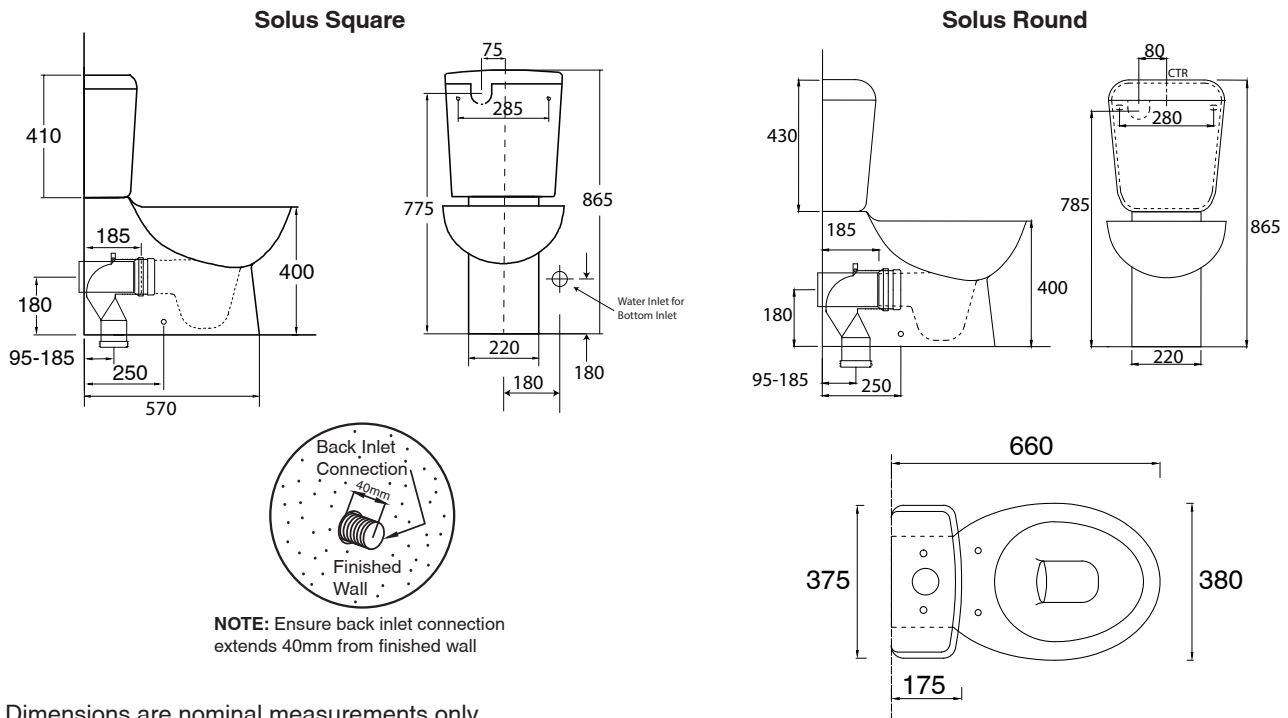

Posh Solus Close Coupled Back to Wall Toilet Suite with Soft Close Quick Release Seat White (4 Star)

Dimensions are nominal measurements only.

SPECIFICATIONS

Recommended use	Domestic, Hotel, and Commercial
Material	Vitreous China
Colour	White
Weight	Pan 27kg Solus Square Cistern 12.5kg Solus Round Cistern 14.5kg
Water Inlet	Solus Round - Back Inlet Only Solus Square - Back Inlet - Bottom Inlet (reversible right or left)
Inlet Valve	Recommended maximum working pressure 500kPa
Bowl configuration	P Trap converts to S Trap using conversion bend (supplied)
Rim configuration	Box Rim
Seat	Soft Close Quick Release Seat
Cistern fixing	Cistern bolts directly to the pan with top fixing bolts (supplied)
Pan fixing	Screwed to floor using fixing brackets (supplied) and bedded with sealant